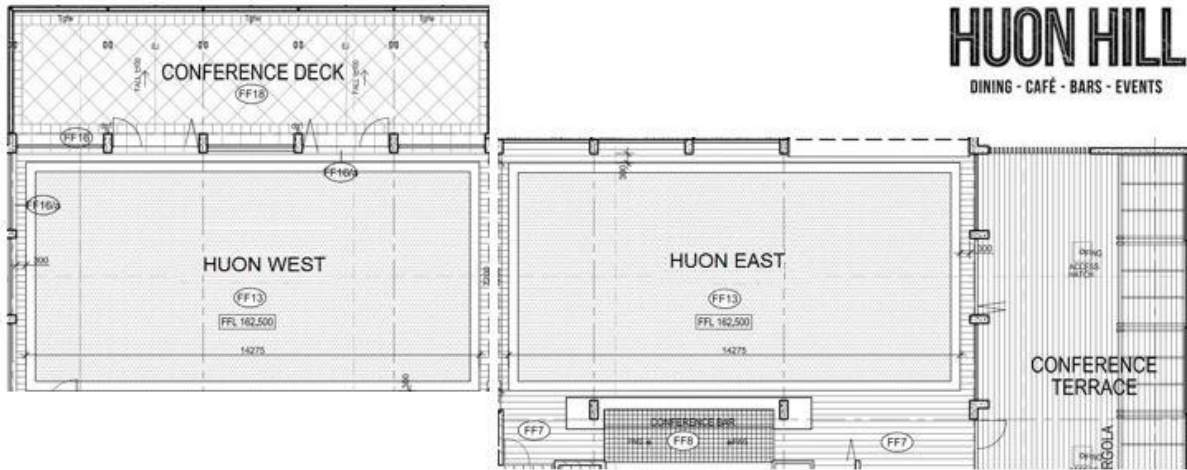

HUON HILL

DINING - CAFÉ - BARS - EVENTS

HUON HILL

DINING - CAFÉ - BARS - EVENTS

Room Name	Ceiling Height	Sq. Metres	Cabaret	Theatre	Cocktail	U-Shape
<i>Huon East</i>	3200	117 m ²	60	100	150	40
<i>Huon West</i>	3200	121 m ²	60	100	150	40
<i>The Huon (East and West combined)</i>	3200	238 m ²	180	250	300	-